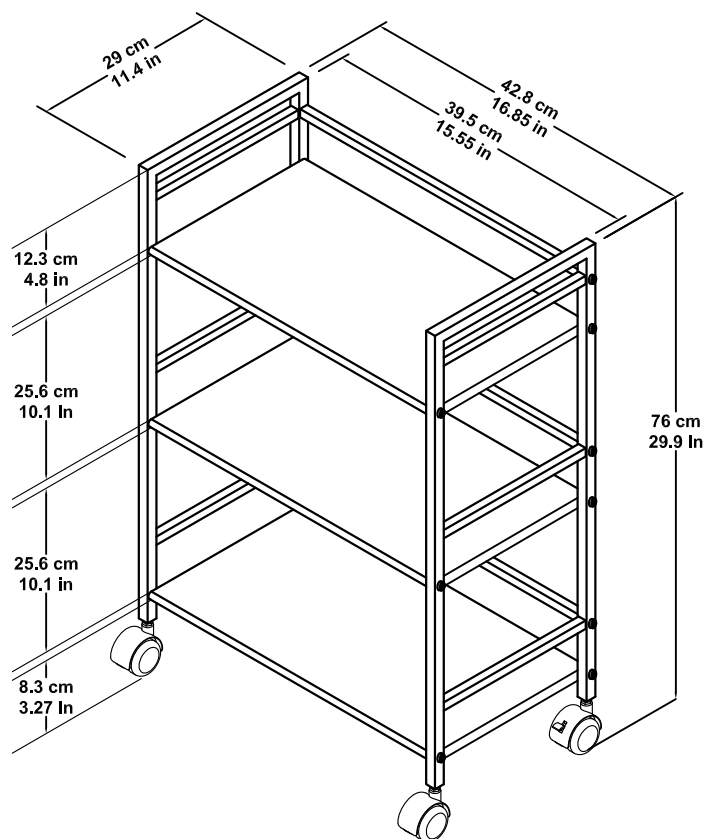

# Marshall 3 Tier Metal Cart

Model Number: 7741396PCOM

Finish: Teal

## OVERALL PRODUCT SIZE(in inches)

Cart: 16.85" (W)\* 11.4" (D)\* 29.9" (H)

## MAXIMUM WEIGHT CAPACITIES